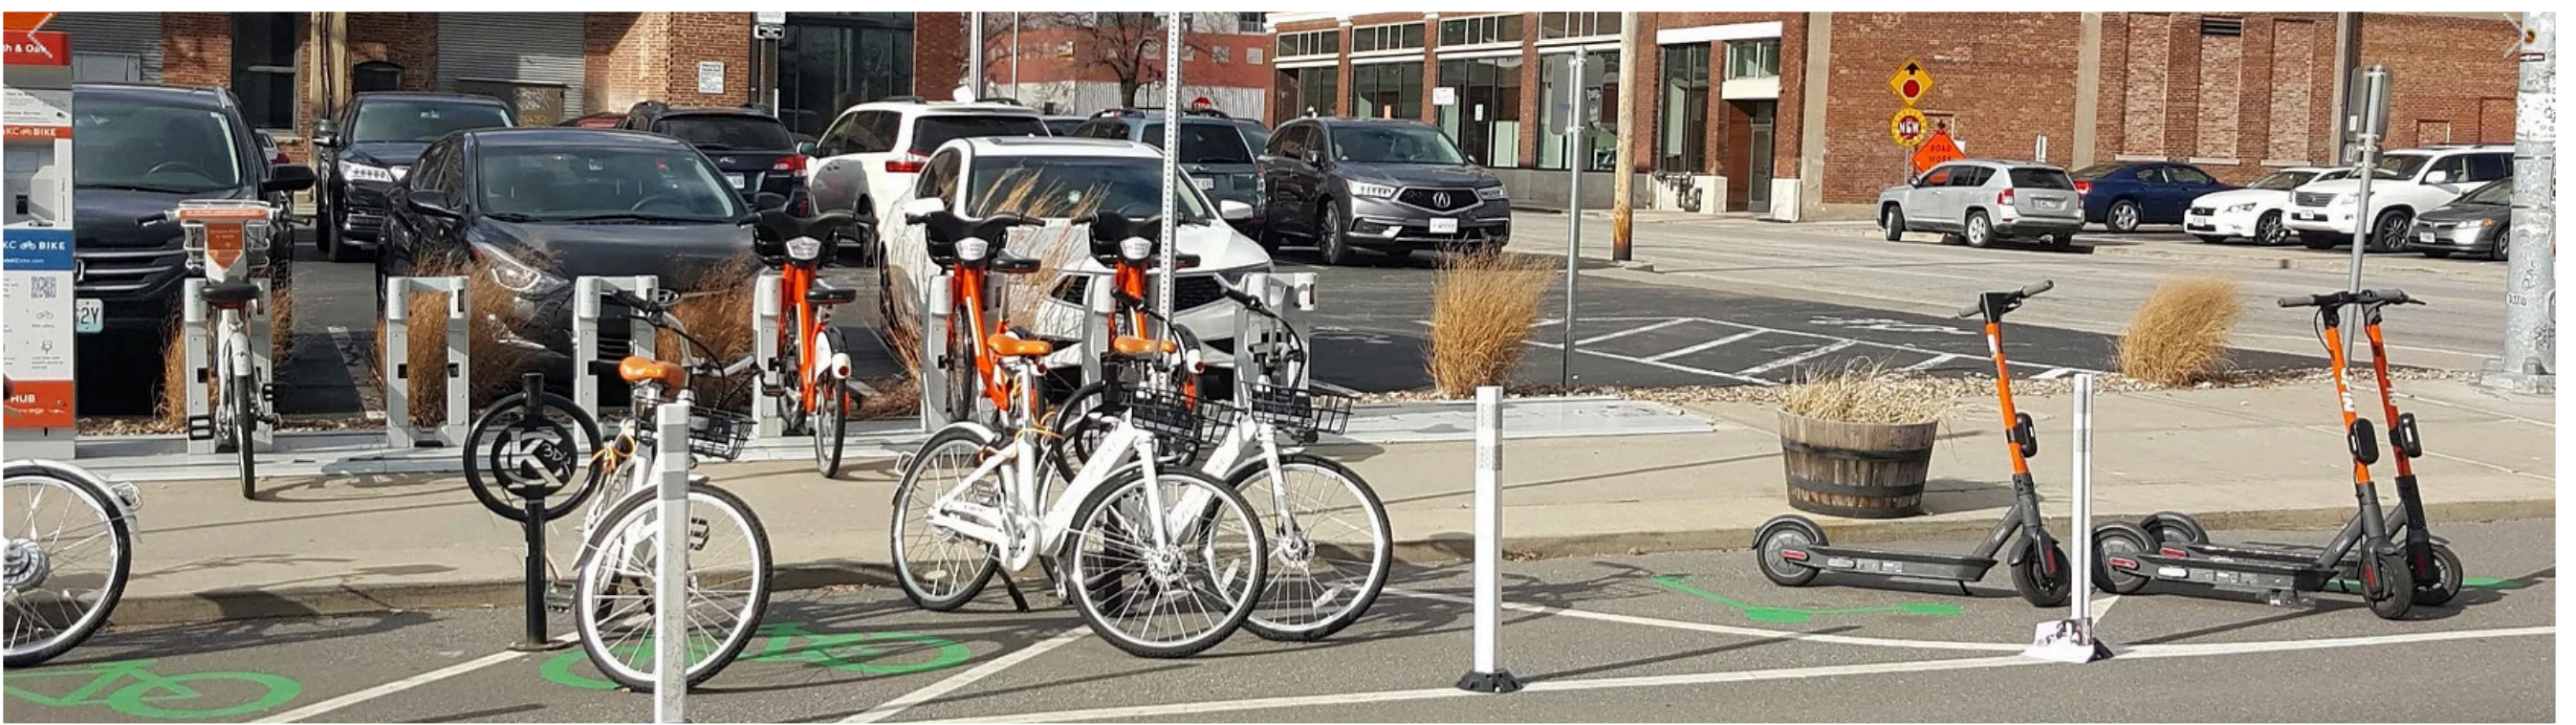

# STREET SIGN-UPS

Street Artist

Grant Writer

Volunteer

## Asphalt Art Project

Midtown KC now requesting local artist applications to do an asphalt mural in Westport to aid in traffic calming. Four curb areas at the intersection of Westport Rd. and Wyandotte St. will be the canvas for this project.

## Mobility Hubs

To solve the on going issue of the popular E-scooters, we designed and built these "Mobility Hubs" with the city of Kansas City, MO. Located at 19th & Baltimore, 18th & Oak and 13th & Grand, you'll find ample on street parking for E-scooters and bicycles.